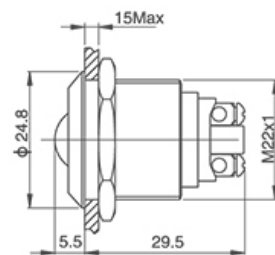

Ø22mm Signallampe

DIOH-SLGQ-22G