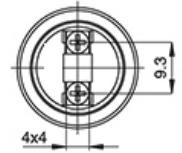

DIOH-SLGQ-19T

Ø22mm Signallampe

DIOH-SLGQ-22G

DIOH-SLGQ-22T

Signal Lamp

SLGQ - Series

ø25mm Signallampe

DIOH-SLGQ-25G