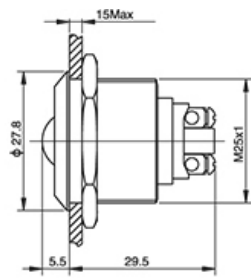

DIOH-SLGQ-19T

Ø22mm Signallampe

DIOH-SLGQ-22G

DIOH-SLGQ-22T

Signal Lamp

SLGQ - Series

ø25mm Signallampe

DIOH-SLGQ-25G