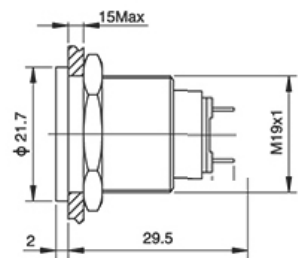

DIOH-SLGQ-14T

Ø16mm Signallampe

DIOH-SLGQ-16G

DIOH-SLGQ-16T

Signal Lamp

SLGQ - Series

Ø19mm Signallampe

DIOH-SLGQ-19G