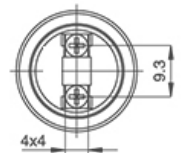

DIOH-SLGQ-22T