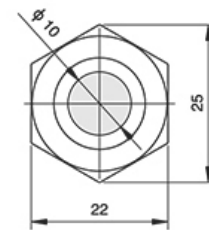

DIOH-SLGQ-14T

Ø16mm Signallampe

DIOH-SLGQ-16G

DIOH-SLGQ-16T

Signal Lamp

SLGQ - Series

Ø19mm Signallampe

DIOH-SLGQ-19G