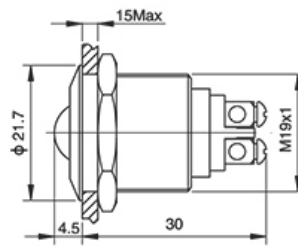

DIOH-SLGQ-14T

Ø16mm Signallampe

DIOH-SLGQ-16G

DIOH-SLGQ-16T

Signal Lamp

SLGQ - Series

Ø19mm Signallampe

DIOH-SLGQ-19G