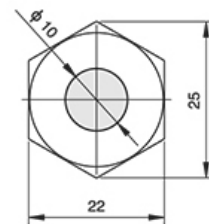

Signal Lamp

SLGQ - Series

Ø19mm Signallampe

Ø22mm Signallampe