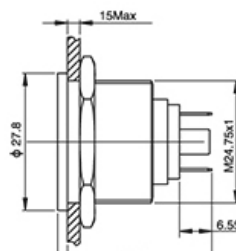

DIOH-SLGQ-19T

Ø22mm Signallampe

DIOH-SLGQ-22G

DIOH-SLGQ-22T

Signal Lamp

SLGQ - Series

ø25mm Signallampe

DIOH-SLGQ-25G