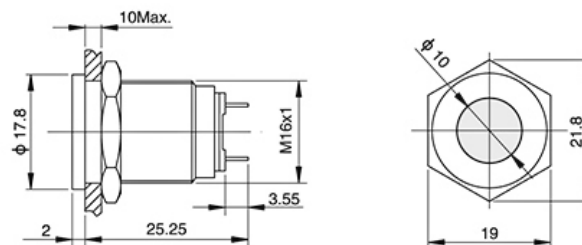

DIOH-SLGQ-16G

DIOH-SLGQ-16T