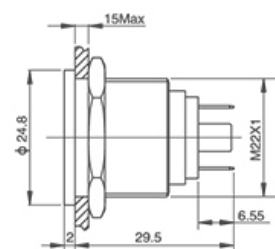

DIOH-SLGQ-22T