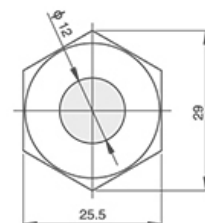

DIOH-SLGQ-19T

Ø22mm Signallampe

DIOH-SLGQ-22G

DIOH-SLGQ-22T

Signal Lamp

SLGQ - Series

ø25mm Signallampe

DIOH-SLGQ-25G