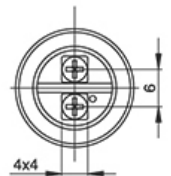

DIOH-SLGQ-14T

Ø16mm Signallampe

DIOH-SLGQ-16G

DIOH-SLGQ-16T

Signal Lamp

SLGQ - Series

Ø19mm Signallampe

DIOH-SLGQ-19G