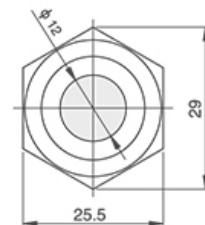

DIOH-SLGQ-22T