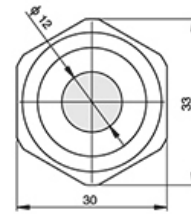

DIOH-SLGQ-19T

Ø22mm Signallampe

DIOH-SLGQ-22G

DIOH-SLGQ-22T

Signal Lamp

SLGQ - Series

ø25mm Signallampe

DIOH-SLGQ-25G